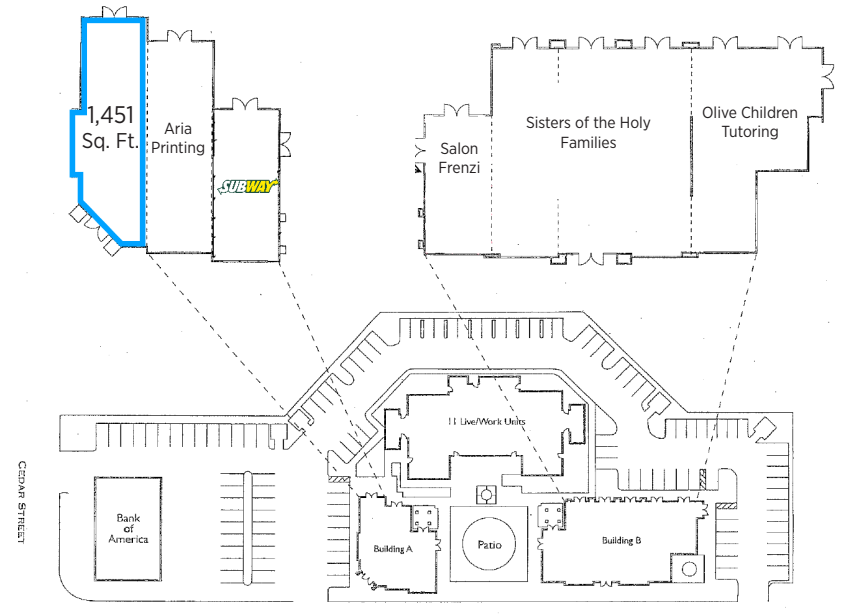

Old School

43547 Mission Boulevard, Fremont

Highlights

- Excellent location in Fremont's most prestigious and Historical Mission San Jose District immediately across from Ohlone College.
- High Quality Spanish Style Construction
- Charming and Well Maintained Common Areas
- Ample On-site Parking & Street Parking Available
- Great Window Line and Adjacent Patio Area
- Retail, Service Commercial, and Food Uses Possible.
- Co-Tenants include Subway, UPS Store, Sisters of The Holy Family, Olive Children's Tutoring, and Salon Frenzi